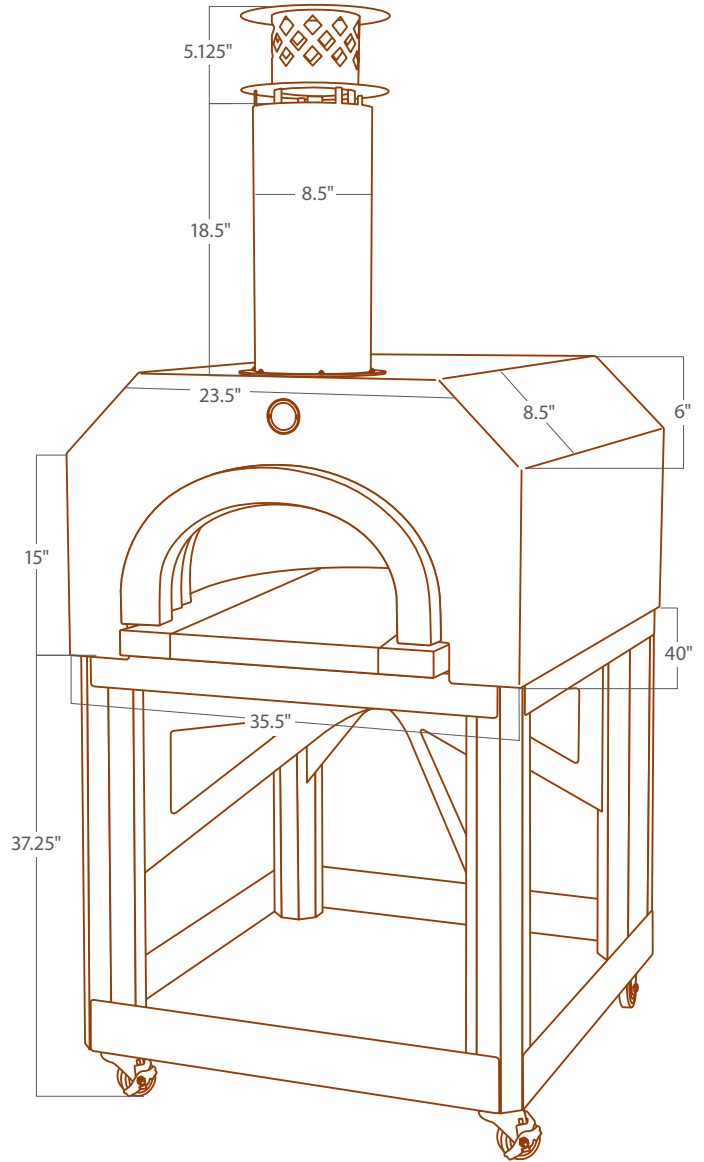

Model-750 Traditional Shroud Specifications

Weight: 575 lbs.

Oven with Cart Weight: 625 lbs.

Model-750 Traditional Bundle Specifications

Accessories

Decorative exterior door, insulation door, insulation kit, flue connector, pizza peel, and wire brush.

CHICAGO BRICK OVEN

Model-750 Pyramid Shroud Specifications

Weight: 750 lbs.

Oven and Cart Weight: 800 lbs.

Model-750 Pyramid Bundle Specifications

Accessories

Decorative exterior door, insulation door, insulation kit, flue connector, pizza peel, and wire brush.