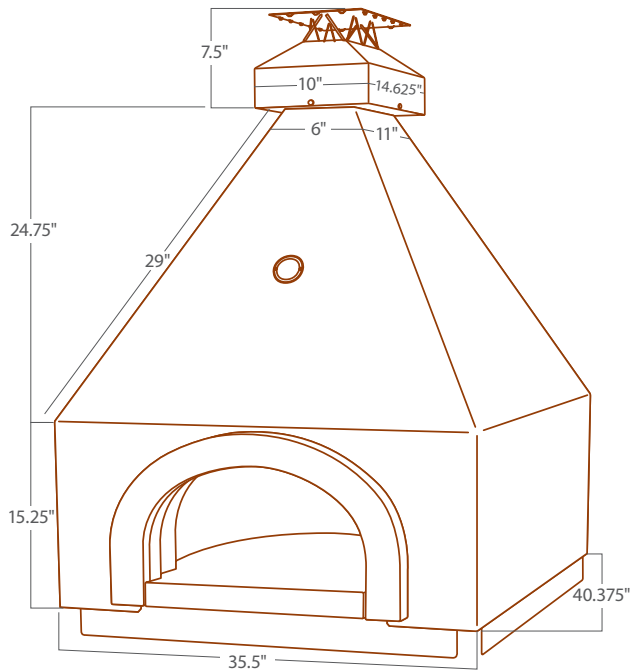

Model-750 Traditional Shroud Specifications

Weight: 575 lbs.

Oven with Cart Weight: 625 lbs.

Model-750 Traditional Bundle Specifications

Accessories

Decorative exterior door, insulation door, insulation kit, flue connector, pizza peel, and wire brush.

CHICAGO BRICK OVEN

Model-750 Pyramid Shroud Specifications

Weight: 750 lbs.

Oven and Cart Weight: 800 lbs.

Model-750 Pyramid Bundle Specifications

Accessories

Decorative exterior door, insulation door, insulation kit, flue connector, pizza peel, and wire brush.