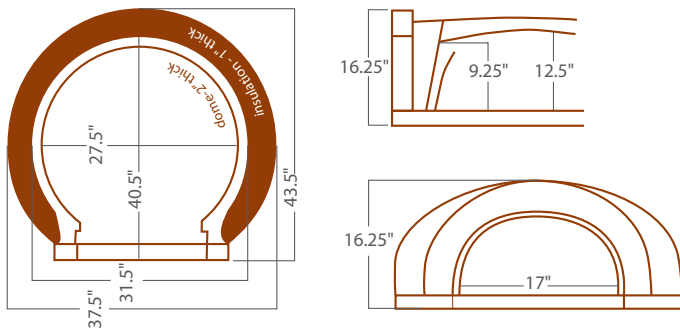

Model-750 Traditional Shroud Specifications

Weight: 575 lbs.

Oven with Cart Weight: 625 lbs.

Model-750 Traditional Bundle Specifications

Accessories

Decorative exterior door, insulation door, insulation kit, flue connector, pizza peel, and wire brush.

CHICAGO BRICK OVEN

Model-750 Pyramid Shroud Specifications

Weight: 750 lbs.

Oven and Cart Weight: 800 lbs.

Model-750 Pyramid Bundle Specifications

Accessories

Decorative exterior door, insulation door, insulation kit, flue connector, pizza peel, and wire brush.