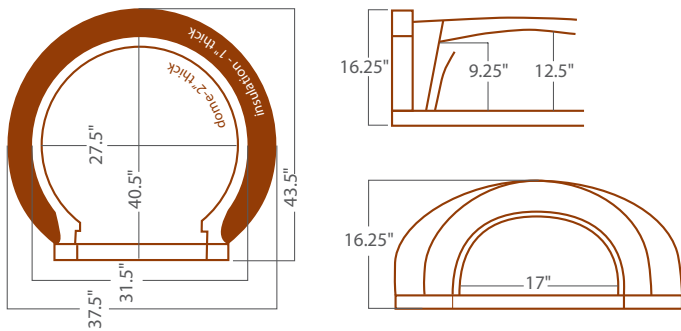

Model-750 Traditional Shroud Specifications

Weight: 575 lbs.

Oven with Cart Weight: 625 lbs.

Model-750 Traditional Bundle Specifications

Accessories

Decorative exterior door, insulation door, insulation kit, flue connector, pizza peel, and wire brush.

CHICAGO BRICK OVEN

Model-750 Pyramid Shroud Specifications

Weight: 750 lbs.

Oven and Cart Weight: 800 lbs.

Model-750 Pyramid Bundle Specifications

Accessories

Decorative exterior door, insulation door, insulation kit, flue connector, pizza peel, and wire brush.