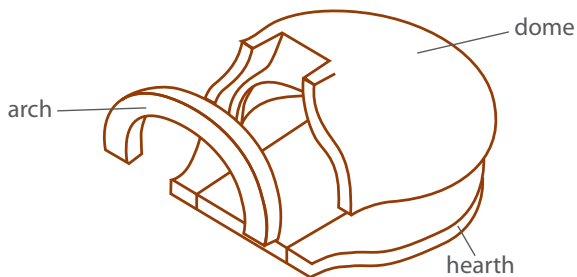

Model-750 Traditional Shroud Specifications

Weight: 575 lbs.

Oven with Cart Weight: 625 lbs.

Model-750 Traditional Bundle Specifications

Accessories

Decorative exterior door, insulation door, insulation kit, flue connector, pizza peel, and wire brush.

CHICAGO BRICK OVEN

Model-750 Pyramid Shroud Specifications

Weight: 750 lbs.

Oven and Cart Weight: 800 lbs.

Model-750 Pyramid Bundle Specifications

Accessories

Decorative exterior door, insulation door, insulation kit, flue connector, pizza peel, and wire brush.

CHICAGO BRICK OVEN

Mobilé Specifications

Mobilé Bundle Specifications

Accessories

Decorative exterior door, insulation door, insulation kit, flue connector, pizza peel, and wire brush.