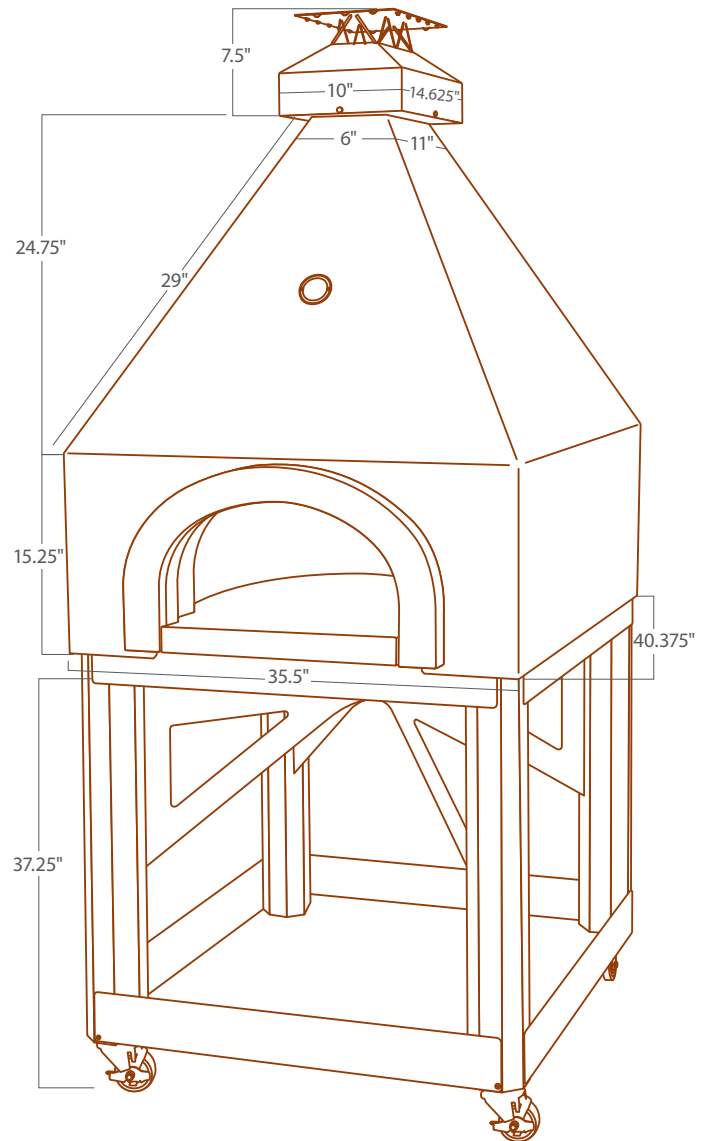

Model-750 Traditional Shroud Specifications

Weight: 575 lbs.

Oven with Cart Weight: 625 lbs.

Model-750 Traditional Bundle Specifications

Accessories

Decorative exterior door, insulation door, insulation kit, flue connector, pizza peel, and wire brush.

CHICAGO BRICK OVEN

Model-750 Pyramid Shroud Specifications

Weight: 750 lbs.

Oven and Cart Weight: 800 lbs.

Model-750 Pyramid Bundle Specifications

Accessories

Decorative exterior door, insulation door, insulation kit, flue connector, pizza peel, and wire brush.