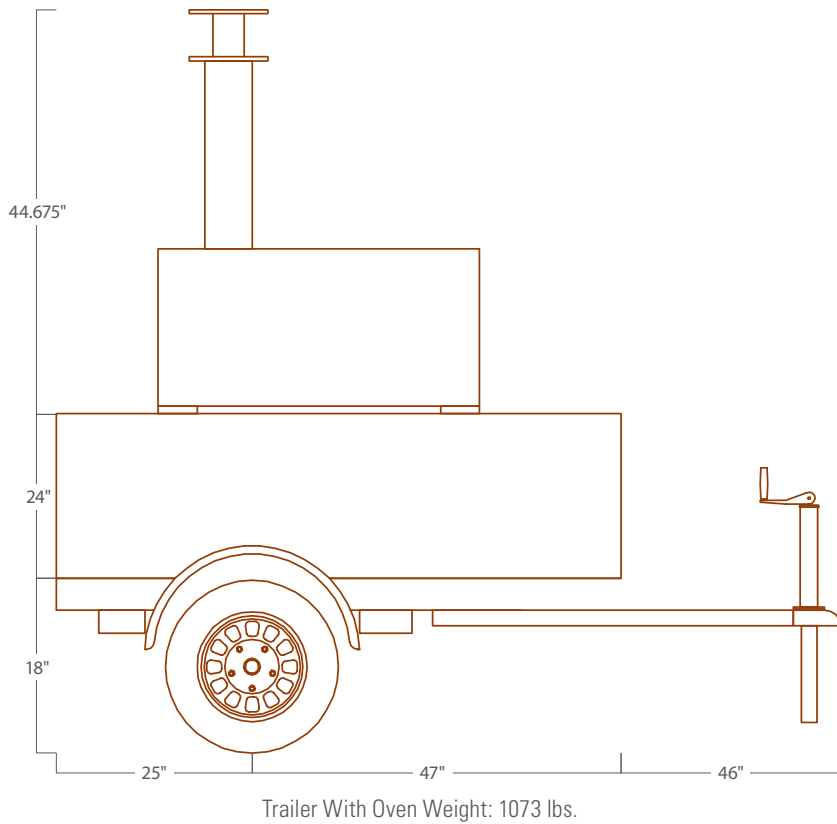

Mobilé Specifications