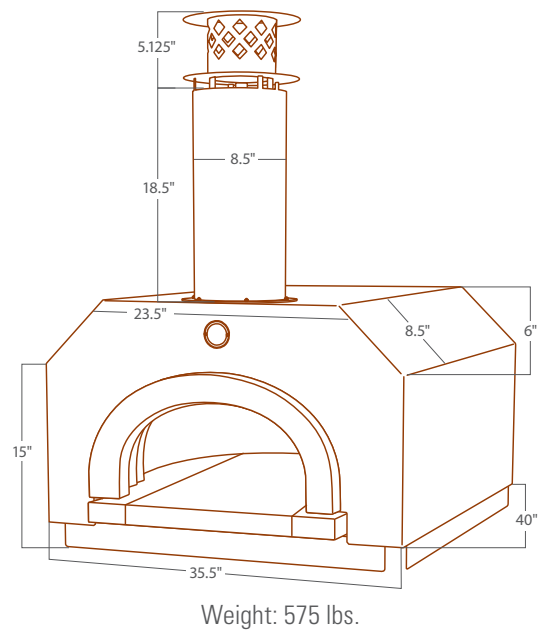

Mobilé Bundle Specifications