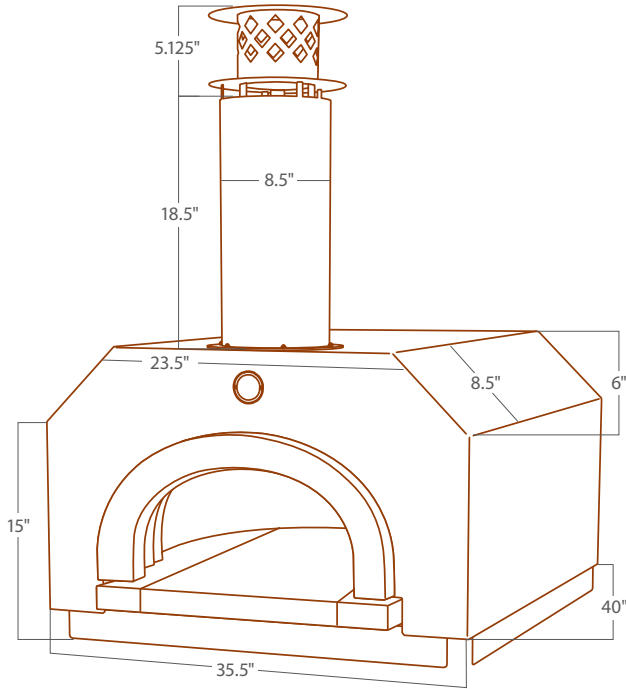

Model-750 Traditional Shroud Specifications

Weight: 575 lbs.

Oven with Cart Weight: 625 lbs.

Model-750 Traditional Bundle Specifications

Accessories

Decorative exterior door, insulation door, insulation kit, flue connector, pizza peel, and wire brush.

CHICAGO BRICK OVEN

Model-750 Pyramid Shroud Specifications

Weight: 750 lbs.

Oven and Cart Weight: 800 lbs.

Model-750 Pyramid Bundle Specifications

Accessories

Decorative exterior door, insulation door, insulation kit, flue connector, pizza peel, and wire brush.