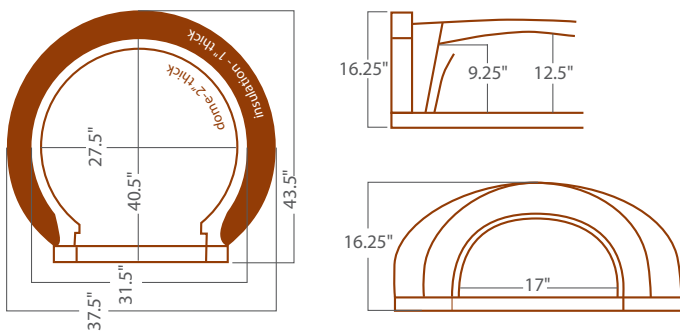

Mobilé Bundle Specifications