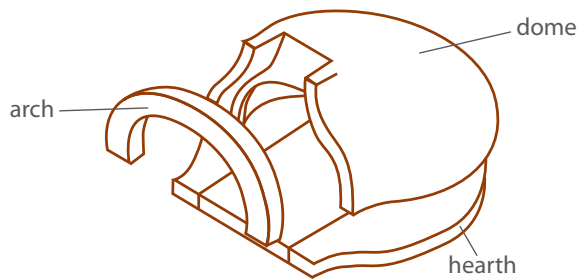

Model-750 Traditional Shroud Specifications

Weight: 575 lbs.

Oven with Cart Weight: 625 lbs.

Model-750 Traditional Bundle Specifications

Accessories

Decorative exterior door, insulation door, insulation kit, flue connector, pizza peel, and wire brush.

CHICAGO BRICK OVEN

Model-750 Pyramid Shroud Specifications

Weight: 750 lbs.

Oven and Cart Weight: 800 lbs.

Model-750 Pyramid Bundle Specifications

Accessories

Decorative exterior door, insulation door, insulation kit, flue connector, pizza peel, and wire brush.