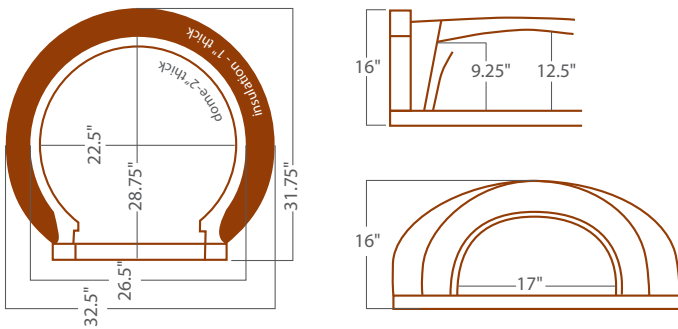

Model-500 Traditional Shroud Specifications

Weight: 450lbs.

Oven with Cart Weight: 500 lbs.

Model-500 Traditional Bundle Specifications

Accessories

Decorative exterior door, insulation kit, flue connector, pizza peel, and wire brush.