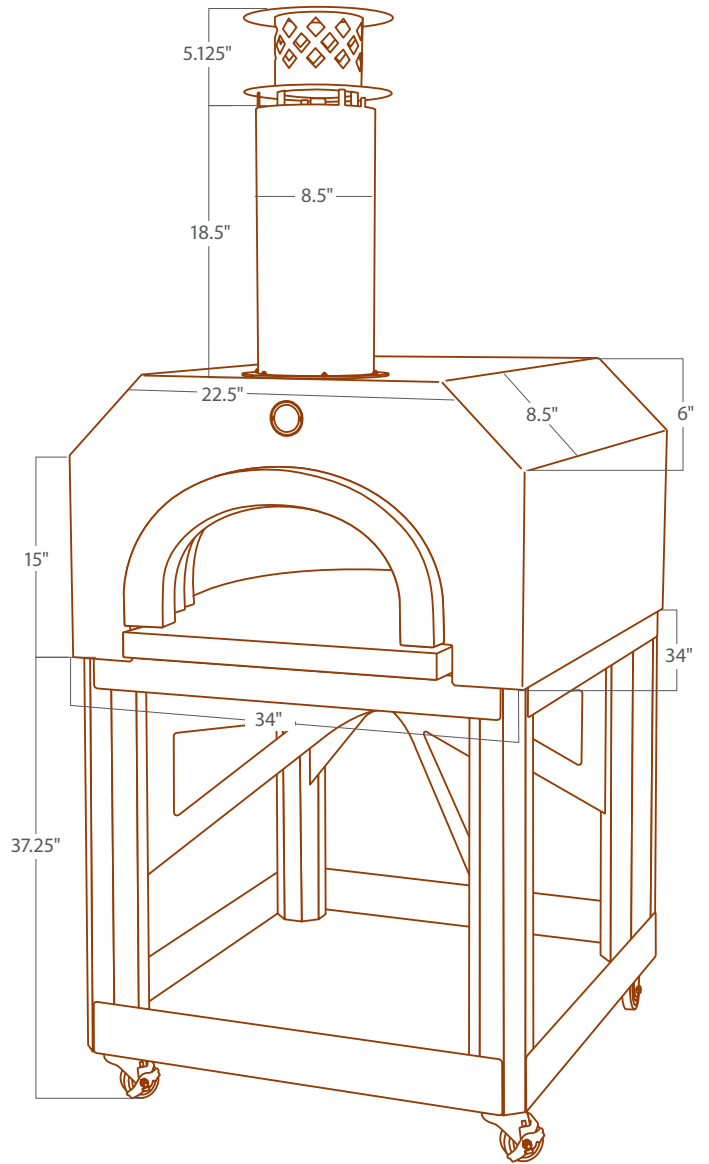

Model-500 Traditional Shroud Specifications

Weight: 450lbs.

Oven with Cart Weight: 500 lbs.

Model-500 Traditional Bundle Specifications

Accessories

Decorative exterior door, insulation kit, flue connector, pizza peel, and wire brush.

CHICAGO BRICK OVEN