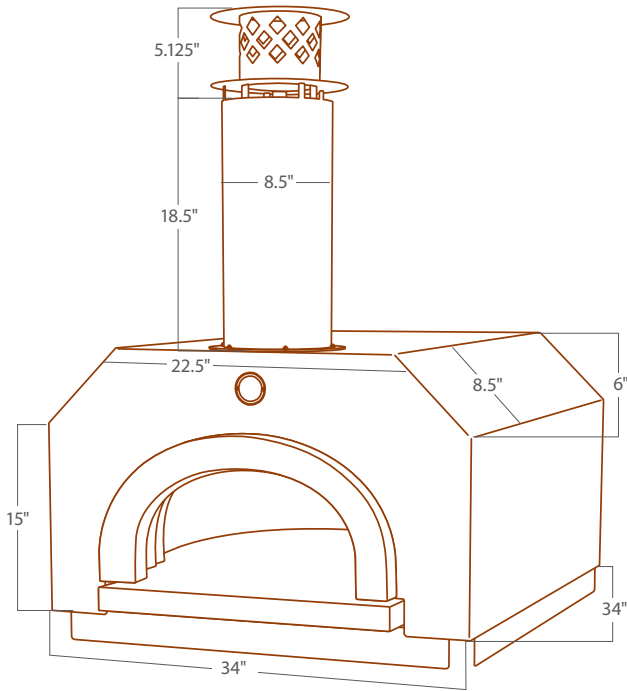

Model-500 Traditional Shroud Specifications

Weight: 450lbs.

Oven with Cart Weight: 500 lbs.

Model-500 Traditional Bundle Specifications

Accessories

Decorative exterior door, insulation kit, flue connector, pizza peel, and wire brush.

CHICAGO BRICK OVEN