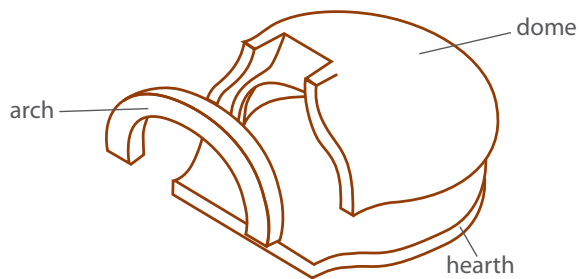

Model-500 Traditional Shroud Specifications

Weight: 450lbs.

Oven with Cart Weight: 500 lbs.

Model-500 Traditional Bundle Specifications

Accessories

Decorative exterior door, insulation kit, flue connector, pizza peel, and wire brush.

CHICAGO BRICK OVEN